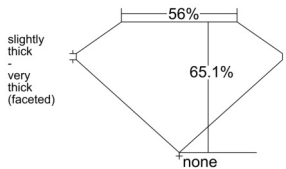

GIA®

FACSIMILE

GIA REPORT 5536058919

Verify this report at GIA.edu

GIA NATURAL DIAMOND DOSSIER®

August 07, 2025
GIA Report Number 5536058919
Shape and Cutting Style ..... Marquise Brilliant
Measurements ..... 8.45 x 4.15 x 2.70 mm

GRADING RESULTS

Carat Weight ..... 0.58 carat
Color Grade ..... E
Clarity Grade VS1

ADDITIONAL GRADING INFORMATION

Polish ..... Excellent
Symmetry ..... Good
Fluorescence ..... None
Clarity Characteristics ..... Needle, Feather
Inscription(s): GIA 5536058919

PROPORTIONS

Profile not to actual proportions

GRADING SCALES

GIA COLOR SCALE		GIA CLARITY SCALE		
NEAR COLORLESS	D	VERY VERY SLIGHTLY INCLUDED	FLAWLESS	
	E		INTERNALLY FLAWLESS	
	F	VERY SLIGHTLY INCLUDED	VS₁	
	G		VS₂	
	H		VS₁	
	FAINT	I	SLIGHTLY INCLUDED	SI₁
		J		SI₂
		K	INCLUDED	I₁
		L		I₂
		M		I₃
N				
LIGHT	O			
	P			
	Q			
	R			
	S			
	T			
	U			
	V			
	W			
	X			
	Y			
	Z