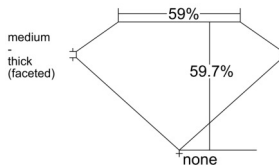

GIA®

FACSIMILE

GIA REPORT 5536092208

Verify this report at GIA.edu

GIA NATURAL DIAMOND DOSSIER®

August 11, 2025
GIA Report Number 5536092208
Shape and Cutting Style ..... Heart Brilliant
Measurements ..... 5.52 x 6.40 x 3.82 mm

GRADING RESULTS

Carat Weight ..... 0.78 carat
Color Grade ..... H
Clarity Grade VVS1

ADDITIONAL GRADING INFORMATION

Polish ..... Excellent
Symmetry ..... Excellent
Fluorescence ..... None
Clarity Characteristics ..... Feather
Inscription(s): GIA 5536092208

PROPORTIONS

Profile not to actual proportions

GRADING SCALES

GIA COLOR SCALE		GIA CLARITY SCALE	
COLORLESS	D	VERY VERY SLIGHTLY INCLUDED	FLAWLESS
	E		INTERNALLY FLAWLESS
	F		VVS₁
	G		VVS₂
	H		VS₁
	I		VS₂
	J		SI₁
	K		SI₂
	L		I₁
	M		I₂
NEAR COLORLESS	N	SLIGHTLY INCLUDED	I₃
	O		
	P		
	Q		
FAINT	R		
	S		
	T		
	U		
VERT LIGHT	V		
	W		
	X		
	Y		
LIGHT	Z