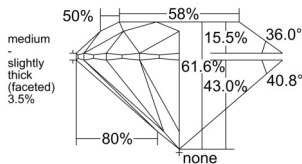

GIA®

FACSIMILE

GIA REPORT 5536098512

Verify this report at GIA.edu

GIA NATURAL DIAMOND DOSSIER®

August 11, 2025
GIA Report Number 5536098512
Shape and Cutting Style ..... Round Brilliant
Measurements ..... 4.77 - 4.80 x 2.95 mm

GRADING RESULTS

Carat Weight ..... 0.41 carat
Color Grade ..... D
Clarity Grade VVS1
Cut Grade ..... Excellent

ADDITIONAL GRADING INFORMATION

Polish ..... Excellent
Symmetry ..... Excellent
Fluorescence ..... None
Clarity Characteristics ..... Cloud
Inscription(s): GIA 5536098512

PROPORTIONS

GRADING SCALES

GIA COLOR SCALE	GIA CLARITY SCALE	GIA CUT SCALE	
D	FLAWLESS	EXCELLENT	
E	INTERNALLY FLAWLESS		
F		VVS₁	VERY GOOD
G	VVS₂		
H	VS₁	GOOD	
I	VS₂		
J	SI₁	FAIR	
K	SI₂		
L	I₁	POOR	
M	I₂		
N	I₃		
O			
P			
Q			
R			
S			
T			
U			
V			
W			
X			
Y			
Z