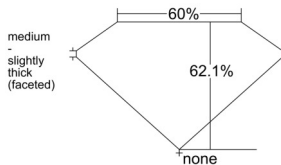

GIA®

FACSIMILE

GIA REPORT 5536184362

Verify this report at GIA.edu

GIA NATURAL DIAMOND DOSSIER®

August 21, 2025
GIA Report Number 5536184362
Shape and Cutting Style ..... Heart Brilliant
Measurements ..... 4.93 x 5.63 x 3.50 mm

GRADING RESULTS

Carat Weight ..... 0.57 carat
Color Grade ..... F
Clarity Grade VS1

ADDITIONAL GRADING INFORMATION

Polish ..... Excellent
Symmetry ..... Excellent
Fluorescence ..... None
Clarity Characteristics ..... Feather, Pinpoint
Inscription(s): GIA 5536184362

PROPORTIONS

Profile not to actual proportions

GRADING SCALES

GIA COLOR SCALE		GIA CLARITY SCALE	
COLORLESS	D	VERY VERY SLIGHTLY INCLUDED	FLAWLESS
	E		INTERNALLY FLAWLESS
	F		VVS₁
	G		VVS₂
	H		VS₁
	I		VS₂
	J		SI₁
	K		SI₂
	L		I₁
	M		I₂
NEAR COLORLESS	N	SLIGHTLY INCLUDED	I₃
	O		
	P		
	Q		
FAINT	R		
	S		
	T		
	U		
VERT LIGHT	V		
	W		
	X		
	Y		
LIGHT	Z