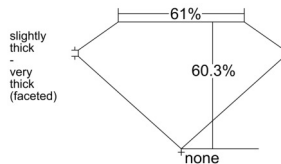

GIA®

FACSIMILE

GIA REPORT 5536205991

Verify this report at GIA.edu

GIA NATURAL DIAMOND DOSSIER®

August 23, 2025
GIA Report Number 5536205991
Shape and Cutting Style ..... Heart Brilliant
Measurements ..... 5.49 x 6.43 x 3.88 mm

GRADING RESULTS

Carat Weight ..... 0.80 carat
Color Grade ..... G
Clarity Grade VS2

ADDITIONAL GRADING INFORMATION

Polish ..... Excellent
Symmetry ..... Very Good
Fluorescence ..... Strong Blue
Clarity Characteristics ..... Crystal, Feather
Inscription(s): GIA 5536205991

PROPORTIONS

Profile not to actual proportions

GRADING SCALES

GIA COLOR SCALE		GIA CLARITY SCALE	
COLORLESS	D	VERY VERY SLIGHTLY INCLUDED	FLAWLESS
	E		INTERNALLY FLAWLESS
	F		VVS₁
	G		VVS₂
	H		VS₁
	I		VS₂
	J		SI₁
	K		SI₂
	L		I₁
	M		I₂
NEAR COLORLESS	N	SLIGHTLY INCLUDED	I₃
	O		
	P		
	Q		
FAINT	R		
	S		
	T		
	U		
VERY LIGHT	V		
	W		
	X		
	Y		
LIGHT	Z