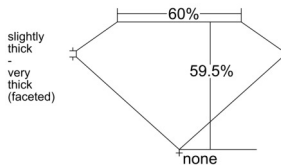

GIA®

FACSIMILE

GIA REPORT 5536224300

Verify this report at GIA.edu

GIA NATURAL DIAMOND DOSSIER®

August 26, 2025
GIA Report Number 5536224300
Shape and Cutting Style ..... Heart Brilliant
Measurements ..... 5.74 x 6.74 x 4.01 mm

GRADING RESULTS

Carat Weight ..... 0.90 carat
Color Grade ..... D
Clarity Grade VS2

ADDITIONAL GRADING INFORMATION

Polish ..... Excellent
Symmetry ..... Excellent
Fluorescence ..... None
Clarity Characteristics ..... Feather
Inscription(s): GIA 5536224300

PROPORTIONS

Profile not to actual proportions

GRADING SCALES

GIA COLOR SCALE		GIA CLARITY SCALE	
NEAR COLORLESS	D	VERY SLIGHTLY SLEIGHTLY INCLUDED	FLAWLESS
	E		INTERNALLY FLAWLESS
	F		VVS₁
	G		VVS₂
	H		VS₁
	I		VS₂
	J		SI₁
	K		SI₂
	L		I₁
	M		I₂
FAINT	N	INCLUDED	I₃
	O		
	P		
	Q		
VERT LIGHT	R		
	S		
	T		
	U		
	V		
	W		
	X		
	Y		
LIGHT	Z