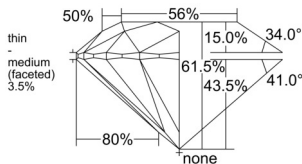

GIA®

FACSIMILE

GIA REPORT 5536290088

Verify this report at GIA.edu

GIA NATURAL DIAMOND DOSSIER®

September 03, 2025
GIA Report Number 5536290088
Shape and Cutting Style ..... Round Brilliant
Measurements ..... 4.68 - 4.73 x 2.89 mm

GRADING RESULTS

Carat Weight ..... 0.39 carat
Color Grade ..... D
Clarity Grade S11
Cut Grade ..... Excellent

ADDITIONAL GRADING INFORMATION

Polish ..... Excellent
Symmetry ..... Excellent
Fluorescence ..... Strong Blue
Clarity Characteristics ..... Crystal, Cloud, Feather
Inscription(s): GIA 5536290088

PROPORTIONS

GRADING SCALES

GIA COLOR SCALE

COLORLESS	D
	E
	F
	G
	H
	I
	J
NEAR COLORLESS	K
	L
	M
	N
	O
	P
	Q
	R
	S
	T
	U
	V
	W
	X
	Y
LIGHT	Z

GIA CLARITY SCALE

FLAWLESS	EXCELLENT	
INTERNALLY FLAWLESS		
VERY VERY SLIGHTLY INCLUDED	VVS₁	
VERY SLIGHTLY INCLUDED	VVS₂	
SLIGHTLY INCLUDED	VS₁	
	VS₂	
INCLUDED	S1₁	
	S1₂	
	I₁	
	I₂	
	I₃	
	POOR	

GIA CUT SCALE

EXCELLENT
VERY GOOD
GOOD
FAIR
POOR