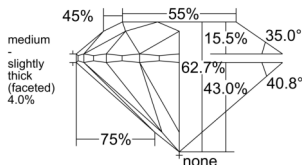

GIA®

FACSIMILE

GIA REPORT 5536293628

Verify this report at GIA.edu

GIA NATURAL DIAMOND DOSSIER®

September 03, 2025
GIA Report Number 5536293628
Shape and Cutting Style ..... Round Brilliant
Measurements ..... 5.15 - 5.18 x 3.24 mm

GRADING RESULTS

Carat Weight ..... 0.53 carat
Color Grade ..... G
Clarity Grade VS1
Cut Grade ..... Excellent

ADDITIONAL GRADING INFORMATION

Polish ..... Excellent
Symmetry ..... Excellent
Fluorescence ..... Faint
Clarity Characteristics..... Crystal, Cloud, Pinpoint
Inscription(s): GIA 5536293628

PROPORTIONS

Profile to actual proportions