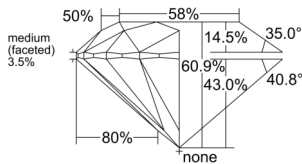

GIA®

FACSIMILE

GIA REPORT 5536299668

Verify this report at GIA.edu

GIA NATURAL DIAMOND DOSSIER®

September 04, 2025
GIA Report Number 5536299668
Shape and Cutting Style ..... Round Brilliant
Measurements ..... 4.42 - 4.43 x 2.70 mm

GRADING RESULTS

Carat Weight ..... 0.32 carat
Color Grade ..... D
Clarity Grade VVS1
Cut Grade ..... Excellent

ADDITIONAL GRADING INFORMATION

Polish ..... Excellent
Symmetry ..... Excellent
Fluorescence ..... None
Clarity Characteristics ..... Cloud, Pinpoint
Inscription(s): GIA 5536299668

PROPORTIONS

Profile to actual proportions

GRADING SCALES

GIA COLOR SCALE

COLORESS	D
	E
	F
	G
	H
	I
	J
NEAR COLORESS	K
	L
FANIT	M
	N
	O
	P
	Q
VERY LIGHT	R
	S
	T
	U
	V
	W
	X
	Y
LIGHT	Z

GIA CLARITY SCALE

FLAWLESS	VERY VERY SLIGHTLY INCLUDED	VVS₁	
			VVS₂
INTERNALLY FLAWLESS	VERY SLIGHTLY INCLUDED	VS₁	
		VS₂	
SLIGHTLY INCLUDED	SLIGHTLY INCLUDED	SI₁	
		SI₂	
INCLUDED	INCLUDED	I₁	
		I₂	
		I₃	

GIA CUT SCALE

EXCELLENT	VERY GOOD	GOOD	FAIR	POOR