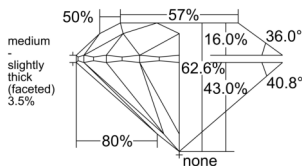

GIA®

FACSIMILE

GIA REPORT 5536312381

Verify this report at GIA.edu

GIA NATURAL DIAMOND DOSSIER®

September 05, 2025
GIA Report Number 5536312381
Shape and Cutting Style ..... Round Brilliant
Measurements ..... 4.34 - 4.37 x 2.72 mm

GRADING RESULTS

Carat Weight ..... 0.32 carat
Color Grade ..... F
Clarity Grade VS2
Cut Grade ..... Excellent

ADDITIONAL GRADING INFORMATION

Polish ..... Excellent
Symmetry ..... Excellent
Fluorescence ..... Faint
Clarity Characteristics..... Cloud, Crystal, Feather
Inscription(s): GIA 5536312381

PROPORTIONS

GRADING SCALES

GIA COLOR SCALE

COLOREDNESS	D
	E
	F
	G
	H
	I
	J
NEAR COLORLESS	K
	L
	M
FAINTE	N
	O
	P
	Q
	R
	S
	T
	U
	V
	W
	X
	Y
LIGHT	Z

GIA CLARITY SCALE

VERY VERY SLIGHTLY INCLUDED	FLAWLESS
	INTERNALLY FLAWLESS
VERY SLIGHTLY INCLUDED	VVS₁
	VVS₂
SLIGHTLY INCLUDED	VS₁
	VS₂
INCLUDED	SI₁
	SI₂
	I₁
	I₂
	I₃

GIA CUT SCALE

EXCELLENT
VERY GOOD
GOOD
FAIR
POOR