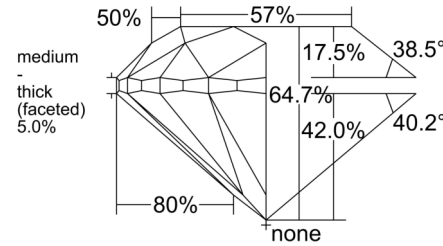

GIA NATURAL DIAMOND GRADING REPORT

September 26, 2025
 GIA Report Number 5536325817
 Shape and Cutting Style Round Brilliant
 Measurements 6.23 - 6.27 x 4.04 mm

GRADING RESULTS

Carat Weight 1.01 carat
 Color Grade L
 Clarity Grade VS2
 Cut Grade Very Good

ADDITIONAL GRADING INFORMATION

Polish Very Good
 Symmetry Very Good
 Fluorescence Faint
 Inscription(s): GIA 5536325817

PROPORTIONS

Profile to actual proportions

CLARITY CHARACTERISTICS

KEY TO SYMBOLS*

- Etch Channel
- ◊ Indented Natural

* Red symbols denote internal characteristics (inclusions). Green or black symbols denote external characteristics (blemishes). Diagram is an approximate representation of the diamond, and symbols shown indicate type, position, and approximate size of clarity characteristics. All clarity characteristics may not be shown. Details of finish are not shown.