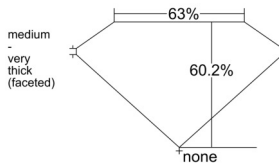

GIA®

FACSIMILE

GIA REPORT 5536330918

Verify this report at GIA.edu

GIA NATURAL DIAMOND DOSSIER®

September 06, 2025
GIA Report Number 5536330918
Shape and Cutting Style ..... Pear Brilliant
Measurements ..... 6.28 x 3.67 x 2.21 mm

GRADING RESULTS

Carat Weight ..... 0.30 carat
Color Grade ..... F
Clarity Grade VS1

ADDITIONAL GRADING INFORMATION

Polish ..... Excellent
Symmetry ..... Very Good
Fluorescence ..... None
Clarity Characteristics ..... Crystal, Pinpoint
Inscription(s): GIA 5536330918

PROPORTIONS

Profile not to actual proportions

GRADING SCALES

GIA COLOR SCALE		GIA CLARITY SCALE			
COLORLESS	D	VERY VERY SLIGHTLY INCLUDED	FLAWLESS		
	E		INTERNALLY FLAWLESS		
	F	VERY SLIGHTLY INCLUDED	VVS₁		
	G		VVS₂		
	H		VS₁		
	NEAR COLORLESS	I	SLIGHTLY INCLUDED	VS₂	
		J		SI₁	
		FAINT	K	INCLUDED	SI₂
			L		I₁
			M		I₂
VERT LIGHT	N	NOT GRADED	I₃		
	O				
	P				
	Q				
	R				
	S				
	T				
LIGHT	U				
	V				
	W				
	X				
Y					
Z