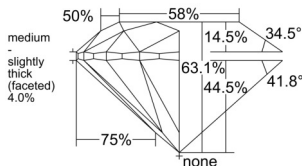

GIA®

FACSIMILE

GIA REPORT 5536332939

Verify this report at GIA.edu

GIA NATURAL DIAMOND DOSSIER®

September 06, 2025
GIA Report Number 5536332939
Shape and Cutting Style ..... Round Brilliant
Measurements ..... 6.10 - 6.15 x 3.86 mm

GRADING RESULTS

Carat Weight ..... 0.90 carat
Color Grade ..... D
Clarity Grade VS1
Cut Grade ..... Excellent

ADDITIONAL GRADING INFORMATION

Polish ..... Excellent
Symmetry ..... Excellent
Fluorescence ..... None
Clarity Characteristics..... Crystal, Pinpoint, Indented Natural
Inspection(s): GIA 5536332939

PROPORTIONS

Profile to actual proportions