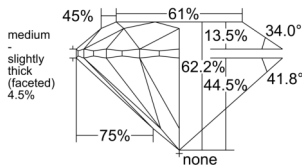

GIA®

FACSIMILE

GIA REPORT 5536399759

Verify this report at GIA.edu

GIA NATURAL DIAMOND DOSSIER®

September 12, 2025
GIA Report Number 5536399759
Shape and Cutting Style ..... Round Brilliant
Measurements ..... 5.05 - 5.09 x 3.15 mm

GRADING RESULTS

Carat Weight ..... 0.50 carat
Color Grade I
Clarity Grade VS1
Cut Grade ..... Excellent

ADDITIONAL GRADING INFORMATION

Polish ..... Excellent
Symmetry ..... Excellent
Fluorescence ..... Faint
Clarity Characteristics..... Crystal, Feather, Needle, Pinpoint
Inscription(s): GIA 5536399759

PROPORTIONS

Profile to actual proportions

GRADING SCALES

GIA COLOR SCALE	GIA CLARITY SCALE	GIA CUT SCALE
COLORLESS	FLAWLESS	EXCELLENT
D	FLAWLESS	
E	FLAWLESS	VERY GOOD
F	FLAWLESS	
G	FLAWLESS	GOOD
H	FLAWLESS	
I	VVS₁	FAIR
J	VVS₂	
K	VS₁	POOR
L	VS₂	
M	SI₁	
N	SI₂	
O	I₁	
P	I₂	
Q	I₃	
R		
S		
T		
U		
V		
W		
X		
Y		
Z