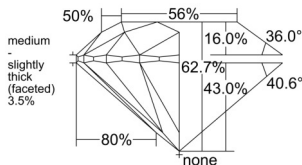

GIA®

FACSIMILE

GIA REPORT 5536417316

Verify this report at GIA.edu

GIA NATURAL DIAMOND DOSSIER®

September 13, 2025
GIA Report Number 5536417316
Shape and Cutting Style ..... Round Brilliant
Measurements ..... 5.34 - 5.39 x 3.36 mm

GRADING RESULTS

Carat Weight ..... 0.60 carat
Color Grade I
Clarity Grade VVS1
Cut Grade ..... Excellent

ADDITIONAL GRADING INFORMATION

Polish ..... Excellent
Symmetry ..... Very Good
Fluorescence ..... None
Clarity Characteristics ..... Feather
Inscription(s): GIA 5536417316

PROPORTIONS

GRADING SCALES

GIA COLOR SCALE

COLOREDNESS	D
	E
	F
	G
	H
	I
	J
NEAR COLORLESS	K
	L
FAIN	M
	N
	O
	P
VERY LIGHT	Q
	R
	S
	T
	U
	V
	W
	X
	Y
LIGHT	Z

GIA CLARITY SCALE

FLAWLESS	INTERNAL FLAWLESS	
		FLAWLESS
VERY VERY SLIGHTLY INCLUDED	VVS₁	
	VVS₂	
VERY SLIGHTLY INCLUDED	VS₁	
	VS₂	
SLIGHTLY INCLUDED	SI₁	
	SI₂	
INCLUDED	I₁	
	I₂	
	I₃	

GIA CUT SCALE

EXCELLENT
VERY GOOD
GOOD
FAIR
POOR