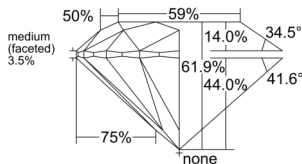

GIA®

FACSIMILE

GIA REPORT 5536430708

Verify this report at GIA.edu

GIA NATURAL DIAMOND DOSSIER®

September 15, 2025
GIA Report Number 5536430708
Shape and Cutting Style ..... Round Brilliant
Measurements ..... 5.70 - 5.74 x 3.54 mm

GRADING RESULTS

Carat Weight ..... 0.70 carat
Color Grade ..... E
Clarity Grade SI2
Cut Grade ..... Excellent

ADDITIONAL GRADING INFORMATION

Polish ..... Excellent
Symmetry ..... Excellent
Fluorescence ..... None
Clarity Characteristics ..... Feather, Cloud
Inscription(s): GIA 5536430708

PROPORTIONS

Profile to actual proportions