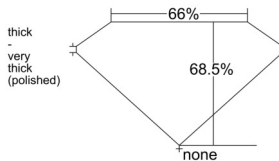

GIA®

FACSIMILE

GIA REPORT 5536443576

Verify this report at GIA.edu

GIA NATURAL DIAMOND DOSSIER®

September 16, 2025
GIA Report Number 5536443576
Shape and Cutting Style ..... Emerald Cut
Measurements ..... 4.43 x 3.24 x 2.22 mm

GRADING RESULTS

Carat Weight ..... 0.31 carat
Color Grade ..... G
Clarity Grade VS2

ADDITIONAL GRADING INFORMATION

Polish ..... Excellent
Symmetry ..... Excellent
Fluorescence ..... Faint
Clarity Characteristics ..... Cloud, Crystal
Inscription(s): GIA 5536443576

PROPORTIONS

Profile not to actual proportions

GRADING SCALES

GIA COLOR SCALE		GIA CLARITY SCALE			
COLORLESS	D	VERY VERY SLIGHTLY INCLUDED	FLAWLESS		
	E		INTERNALLY FLAWLESS		
	F	VERY SLIGHTLY INCLUDED	VVS₁		
	G		VVS₂		
	H		VS₁		
	NEAR COLORLESS	I	SLIGHTLY INCLUDED	VS₂	
		J		SI₁	
		FAINT	K	INCLUDED	SI₂
			L		I₁
			M		I₂
VERT LIGHT			N	INCLUDED	I₃
			O		
			P		
	Q				
LIGHT	R				
	S				
	T				
	U				
	V				
	Z