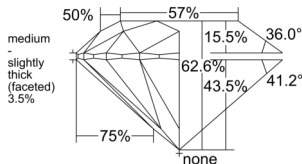

GIA®

FACSIMILE

GIA REPORT 5536491329

Verify this report at GIA.edu

GIA NATURAL DIAMOND DOSSIER®

September 22, 2025
GIA Report Number 5536491329
Shape and Cutting Style ..... Round Brilliant
Measurements ..... 5.04 - 5.09 x 3.17 mm

GRADING RESULTS

Carat Weight ..... 0.50 carat
Color Grade ..... E
Clarity Grade VS1
Cut Grade ..... Excellent

ADDITIONAL GRADING INFORMATION

Polish ..... Excellent
Symmetry ..... Excellent
Fluorescence ..... None
Clarity Characteristics ..... Crystal, Feather, Pinpoint
Inscription(s): GIA 5536491329

PROPORTIONS

Profile to actual proportions