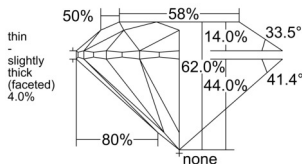

GIA®

FACSIMILE

GIA REPORT 5536503286

Verify this report at GIA.edu

GIA NATURAL DIAMOND DOSSIER®

November 27, 2025
GIA Report Number 5536503286
Shape and Cutting Style ..... Round Brilliant
Measurements ..... 5.03 - 5.05 x 3.13 mm

GRADING RESULTS

Carat Weight ..... 0.48 carat
Color Grade ..... E
Clarity Grade VVS1
Cut Grade ..... Excellent

ADDITIONAL GRADING INFORMATION

Polish ..... Excellent
Symmetry ..... Excellent
Fluorescence ..... None
Clarity Characteristics ..... Cloud, Pinpoint, Feather
Inscription(s): GIA 5536503286

PROPORTIONS

Profile to actual proportions