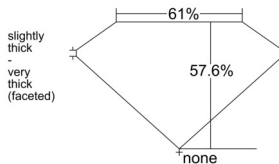

GIA®

FACSIMILE

GIA REPORT 5536519410

Verify this report at GIA.edu

GIA NATURAL DIAMOND DOSSIER®

September 24, 2025
GIA Report Number 5536519410
Shape and Cutting Style ..... Heart Brilliant
Measurements ..... 4.04 x 4.70 x 2.71 mm

GRADING RESULTS

Carat Weight ..... 0.31 carat
Color Grade ..... H
Clarity Grade VS1

ADDITIONAL GRADING INFORMATION

Polish ..... Excellent
Symmetry ..... Very Good
Fluorescence ..... Faint
Clarity Characteristics..... Crystal, Feather, Pinpoint
Inscription(s): GIA 5536519410

PROPORTIONS

Profile not to actual proportions

GRADING SCALES

GIA COLOR SCALE		GIA CLARITY SCALE		
NEAR COLORLESS	D	VERY VERY SLIGHTLY INCLUDED	FLAWLESS	
	E		INTERNALLY FLAWLESS	
	F	VERY SLIGHTLY INCLUDED	VS₁	
	G		VS₂	
	H		VS₁	
	FAINT	I	SLIGHTLY INCLUDED	SI₁
		J		SI₂
		K	INCLUDED	I₁
		L		I₂
		M		I₃
N				
VERT LIGHT	O			
	P			
	Q			
	R			
	S			
	T			
LIGHT	U			
	V			
	W			
	X			
	Y			
	Z