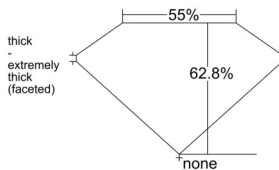

GIA®

FACSIMILE

GIA REPORT 5536520628

Verify this report at GIA.edu

GIA NATURAL DIAMOND DOSSIER®

September 24, 2025
GIA Report Number 5536520628
Shape and Cutting Style ..... Heart Brilliant
Measurements ..... 3.82 x 4.54 x 2.85 mm

GRADING RESULTS

Carat Weight ..... 0.30 carat
Color Grade ..... H
Clarity Grade VS2

ADDITIONAL GRADING INFORMATION

Polish ..... Excellent
Symmetry ..... Very Good
Fluorescence ..... None
Clarity Characteristics ..... Feather
Inscription(s): GIA 5536520628

PROPORTIONS

Profile not to actual proportions

GRADING SCALES

GIA COLOR SCALE		GIA CLARITY SCALE			
COLORLESS	D	VERY VERY SLIGHTLY INCLUDED	FLAWLESS		
	E		INTERNALLY FLAWLESS		
	F	VERY SLIGHTLY INCLUDED	VVS₁		
	G		VVS₂		
	H		VS₁		
	NEAR COLORLESS	I	SLIGHTLY INCLUDED	VS₂	
		J		SI₁	
		FAINT	K	INCLUDED	SI₂
			L		I₁
			M		I₂
VERT LIGHT			N	INCLUDED	I₃
			O		
			P		
	Q				
LIGHT	R				
	S				
	T				
	U				
	V				
	Z