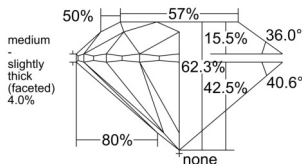

GIA®

FACSIMILE

GIA REPORT 5536558811

Verify this report at GIA.edu

GIA NATURAL DIAMOND DOSSIER®

September 27, 2025
GIA Report Number 5536558811
Shape and Cutting Style ..... Round Brilliant
Measurements ..... 5.65 - 5.68 x 3.53 mm

GRADING RESULTS

Carat Weight ..... 0.70 carat
Color Grade ..... G
Clarity Grade VS1
Cut Grade ..... Excellent

ADDITIONAL GRADING INFORMATION

Polish ..... Excellent
Symmetry ..... Excellent
Fluorescence ..... None
Clarity Characteristics..... Crystal, Cloud, Needle
Inscription(s): GIA 5536558811

PROPORTIONS

Profile to actual proportions