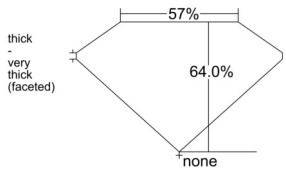

GIA®

FACSIMILE

GIA REPORT 5536611131

Verify this report at GIA.edu

GIA NATURAL DIAMOND DOSSIER®

October 03, 2025
GIA Report Number 5536611131
Shape and Cutting Style ..... Pear Brilliant
Measurements ..... 5.77 x 3.68 x 2.36 mm

GRADING RESULTS

Carat Weight ..... 0.30 carat
Color Grade ..... G
Clarity Grade VVS1

ADDITIONAL GRADING INFORMATION

Polish ..... Excellent
Symmetry ..... Very Good
Fluorescence ..... None
Clarity Characteristics ..... Feather
Inscription(s): GIA 5536611131

PROPORTIONS

Profile not to actual proportions

GRADING SCALES

GIA COLOR SCALE		GIA CLARITY SCALE			
COLORLESS	D	VERY VERY SLIGHTLY INCLUDED	FLAWLESS		
	E		INTERNALLY FLAWLESS		
	F	VERY SLIGHTLY INCLUDED	VVS₁		
	G		VVS₂		
	H		VS₁		
	NEAR COLORLESS	I	SLIGHTLY INCLUDED	VS₂	
		J		SI₁	
		FAINT	K	INCLUDED	SI₂
			L		I₁
			M		I₂
VERT LIGHT	N	LIGHT	I₃		
	O				
	P				
	Q				
	R				
	S				
	T