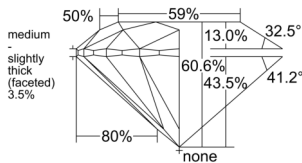

GIA®

FACSIMILE

GIA REPORT 5536612569

Verify this report at GIA.edu

GIA NATURAL DIAMOND DOSSIER®

October 03, 2025
GIA Report Number 5536612569
Shape and Cutting Style ..... Round Brilliant
Measurements ..... 4.34 - 4.38 x 2.64 mm

GRADING RESULTS

Carat Weight ..... 0.30 carat
Color Grade I
Clarity Grade S11
Cut Grade ..... Excellent

ADDITIONAL GRADING INFORMATION

Polish ..... Excellent
Symmetry ..... Excellent
Fluorescence ..... None
Clarity Characteristics ..... Feather
Inscription(s): GIA 5536612569

PROPORTIONS

GRADING SCALES

GIA COLOR SCALE	GIA CLARITY SCALE	GIA CUT SCALE	
D	FLAWLESS	EXCELLENT	
E	INTERNALLY FLAWLESS		
F		VVS₁	VERY GOOD
G	VVS₂		
H	VS₁	GOOD	
I	VS₂		
J	S1₁	FAIR	
K	S1₂		
L	I₁	POOR	
M	I₂		
N	I₃		
O			
P			
Q			
R			
S			
T			
U			
V			
W			
X			
Y			
Z