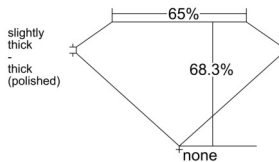

GIA®

FACSIMILE

GIA REPORT 5536737849

Verify this report at GIA.edu

GIA NATURAL DIAMOND DOSSIER®

October 14, 2025
GIA Report Number 5536737849
Shape and Cutting Style ..... **Cut-Cornered Rectangular Modified Brilliant**
Measurements ..... 5.03 x 4.01 x 2.74 mm

GRADING RESULTS

Carat Weight ..... 0.52 carat
Color Grade ..... F
Clarity Grade VS2

ADDITIONAL GRADING INFORMATION

Polish ..... Excellent
Symmetry ..... Excellent
Fluorescence ..... None
Clarity Characteristics ..... Crystal
Inscription(s): GIA 5536737849

PROPORTIONS

Profile not to actual proportions

GRADING SCALES

GIA COLOR SCALE		GIA CLARITY SCALE			
COLORLESS	D	VERY VERY SLIGHTLY INCLUDED	FLAWLESS		
	E		INTERNALLY FLAWLESS		
	F	VERY SLIGHTLY INCLUDED	VVS₁		
	G		VVS₂		
	H		VS₁		
	NEAR COLORLESS	I	SLIGHTLY INCLUDED	VS₂	
		J		SI₁	
		FAINT	K	INCLUDED	SI₂
			L		I₁
			M		I₂
VERT LIGHT	N	LIGHT	I₃		
	O				
	P				
	Q				
	R