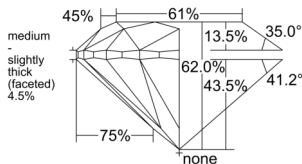

GIA®

FACSIMILE

GIA REPORT 5536752431

Verify this report at GIA.edu

GIA NATURAL DIAMOND DOSSIER®

October 28, 2025
GIA Report Number 5536752431
Shape and Cutting Style ..... Round Brilliant
Measurements ..... 5.35 - 5.39 x 3.33 mm

GRADING RESULTS

Carat Weight ..... 0.60 carat
Color Grade ..... G
Clarity Grade VS1
Cut Grade ..... Excellent

ADDITIONAL GRADING INFORMATION

Polish ..... Excellent
Symmetry ..... Excellent
Fluorescence ..... Faint
Clarity Characteristics..... Cloud, Crystal, Indented Natural
Inspection(s): GIA 5536752431

PROPORTIONS

Profile to actual proportions