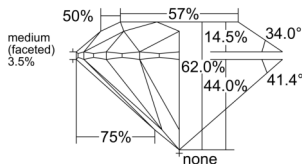

GIA®

FACSIMILE

GIA REPORT 5536762853

Verify this report at GIA.edu

GIA NATURAL DIAMOND DOSSIER®

October 16, 2025
GIA Report Number 5536762853
Shape and Cutting Style ..... Round Brilliant
Measurements ..... 3.68 - 3.70 x 2.29 mm

GRADING RESULTS

Carat Weight ..... 0.19 carat
Color Grade ..... F
Clarity Grade S11
Cut Grade ..... Excellent

ADDITIONAL GRADING INFORMATION

Polish ..... Excellent
Symmetry ..... Excellent
Fluorescence ..... None
Clarity Characteristics ..... Feather
Inscription(s): GIA 5536762853

PROPORTIONS

Profile to actual proportions