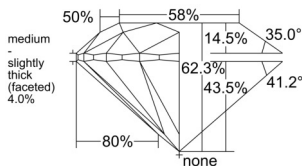

GIA®

FACSIMILE

GIA REPORT 5536771830

Verify this report at GIA.edu

GIA NATURAL DIAMOND DOSSIER®

October 17, 2025
GIA Report Number 5536771830
Shape and Cutting Style ..... Round Brilliant
Measurements ..... 4.14 - 4.16 x 2.58 mm

GRADING RESULTS

Carat Weight ..... 0.27 carat
Color Grade ..... H
Clarity Grade VVS1
Cut Grade ..... Excellent

ADDITIONAL GRADING INFORMATION

Polish ..... Excellent
Symmetry ..... Excellent
Fluorescence ..... None
Clarity Characteristics ..... Pinpoint, Feather
Inscription(s): GIA 5536771830

PROPORTIONS

GRADING SCALES

GIA COLOR SCALE	GIA CLARITY SCALE	GIA CUT SCALE	
D	FLAWLESS	EXCELLENT	
E	INTERNALLY FLAWLESS		
F		VVS₁	VERY GOOD
G	VVS₂		
H	VS₁	GOOD	
I	VS₂		
J	SI₁	FAIR	
K	SI₂		
L	I₁	POOR	
M	I₂		
N	I₃		
O			
P			
Q			
R			
S			
T			
U			
V			
W			
X			
Y			
Z