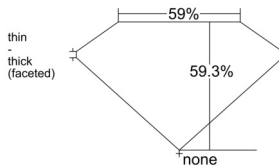

GIA®

FACSIMILE

GIA REPORT 5536778705

Verify this report at GIA.edu

GIA NATURAL DIAMOND DOSSIER®

October 29, 2025
GIA Report Number 5536778705
Shape and Cutting Style ..... Heart Brilliant
Measurements ..... 5.16 x 5.69 x 3.38 mm

GRADING RESULTS

Carat Weight ..... 0.56 carat
Color Grade ..... E
Clarity Grade VVS1

ADDITIONAL GRADING INFORMATION

Polish ..... Excellent
Symmetry ..... Very Good
Fluorescence ..... None
Clarity Characteristics ..... Pinpoint
Inscription(s): GIA 5536778705

PROPORTIONS

Profile not to actual proportions

GRADING SCALES

GIA COLOR SCALE		GIA CLARITY SCALE	
COLORLESS	D	VERY VERY SLIGHTLY INCLUDED	FLAWLESS
	E		INTERNALLY FLAWLESS
	F		VVS₁
	G		VVS₂
	H		VS₁
	I		VS₂
	J		SI₁
	K		SI₂
	L		I₁
	M		I₂
NEAR COLORLESS	N	SLIGHTLY INCLUDED	I₃
	O		
	P		
	Q		
FAINT	R		
	S		
	T		
	U		
VERT LIGHT	V		
	W		
	X		
	Y		
LIGHT	Z