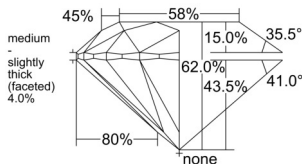

GIA®

FACSIMILE

GIA REPORT 5536794130

Verify this report at GIA.edu

GIA NATURAL DIAMOND DOSSIER®

October 29, 2025
GIA Report Number 5536794130
Shape and Cutting Style ..... Round Brilliant
Measurements ..... 4.44 - 4.48 x 2.77 mm

GRADING RESULTS

Carat Weight ..... 0.34 carat
Color Grade ..... E
Clarity Grade VS1
Cut Grade ..... Excellent

ADDITIONAL GRADING INFORMATION

Polish ..... Excellent
Symmetry ..... Excellent
Fluorescence ..... None
Clarity Characteristics..... Crystal, Feather, Cloud, Needle
Inscription(s): GIA 5536794130

PROPORTIONS

Profile to actual proportions

GRADING SCALES

GIA COLOR SCALE	GIA CLARITY SCALE	GIA CUT SCALE	
D	FLAWLESS	EXCELLENT	
E	INTERNALLY FLAWLESS		
F		VVS₁	VERY GOOD
G	VVS₂		
H	VS₁	GOOD	
I	VS₂		
J	SI₁	FAIR	
K	SI₂		
L	I₁	POOR	
M	I₂		
N	I₃		
O			
P			
Q			
R			
S			
T			
U			
V			
W			
X			
Y			
Z