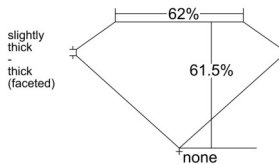

GIA®

FACSIMILE

GIA REPORT 5536832204

Verify this report at GIA.edu

GIA NATURAL DIAMOND DOSSIER®

October 28, 2025
GIA Report Number 5536832204
Shape and Cutting Style ..... Pear Brilliant
Measurements ..... 6.48 x 4.26 x 2.62 mm

GRADING RESULTS

Carat Weight ..... 0.42 carat
Color Grade ..... E
Clarity Grade VS1

ADDITIONAL GRADING INFORMATION

Polish ..... Excellent
Symmetry ..... Very Good
Fluorescence ..... None
Clarity Characteristics ..... Crystal, Cloud, Pinpoint
Inscription(s): GIA 5536832204

PROPORTIONS

Profile not to actual proportions

GRADING SCALES

GIA COLOR SCALE		GIA CLARITY SCALE			
COLORLESS	D	VERY VERY SLIGHTLY INCLUDED	FLAWLESS		
	E		INTERNALLY FLAWLESS		
	F	VERY SLIGHTLY INCLUDED	VS₁		
	G		VS₂		
	H		VS₁		
	NEAR COLORLESS	I	SLIGHTLY INCLUDED	SI₁	
		J		SI₂	
		FAINT	K	INCLUDED	I₁
			L		I₂
			M		I₃
VERT LIGHT	N		NOT GRADED		
	O				
	P				
	Q				
	R				
LIGHT	S				
	T				
	U				
	V				
	W				
X					
Y					
Z