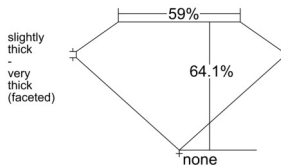

GIA®

FACSIMILE

GIA REPORT 5536836889

Verify this report at GIA.edu

GIA NATURAL DIAMOND DOSSIER®

November 11, 2025
GIA Report Number 5536836889
Shape and Cutting Style ..... Oval Brilliant
Measurements ..... 6.18 x 4.44 x 2.85 mm

GRADING RESULTS

Carat Weight ..... 0.51 carat
Color Grade ..... D
Clarity Grade VS1

ADDITIONAL GRADING INFORMATION

Polish ..... Very Good
Symmetry ..... Very Good
Fluorescence ..... Medium Blue
Clarity Characteristics..... Cloud, Crystal, Pinpoint
Inscription(s): GIA 5536836889

PROPORTIONS

Profile not to actual proportions

GRADING SCALES

GIA COLOR SCALE		GIA CLARITY SCALE			
COLORLESS	D	VERY VERY SLIGHTLY INCLUDED	FLAWLESS		
	E		INTERNALLY FLAWLESS		
	F	VERY SLIGHTLY INCLUDED	VS₁		
	G		VS₂		
	H		VS₁		
	NEAR COLORLESS	I	SLIGHTLY INCLUDED	SI₁	
		J		SI₂	
		FAINT	K	INCLUDED	I₁
			L		I₂
			M		I₃
VERT LIGHT	N				
	O				
	P				
	Q				
	R				
	S				
	T				
LIGHT	U				
	V				
	W				
	X				
Y					
Z