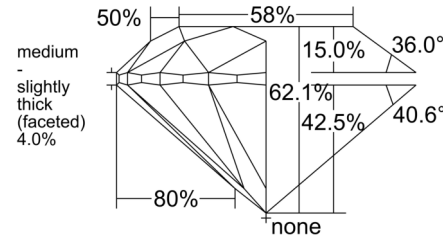

GIA NATURAL DIAMOND GRADING REPORT

 October 30, 2025
 GIA Report Number 5536842756
 Shape and Cutting Style Round Brilliant
 Measurements 6.45 - 6.49 x 4.02 mm

GRADING RESULTS

 Carat Weight 1.05 carat
 Color Grade I
 Clarity Grade SI1
 Cut Grade Excellent

Profile to actual proportions

CLARITY CHARACTERISTICS

KEY TO SYMBOLS*

- Crystal
- ⊗ Cloud
- ~ Feather
- \\ Needle

* Red symbols denote internal characteristics (inclusions). Green or black symbols denote external characteristics (blemishes). Diagram is an approximate representation of the diamond, and symbols shown indicate type, position, and approximate size of clarity characteristics. All clarity characteristics may not be shown. Details of finish are not shown.