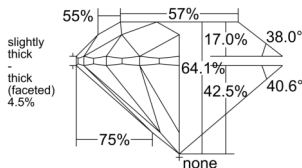

GIA®

FACSIMILE

GIA REPORT 5536908641

Verify this report at GIA.edu

GIA NATURAL DIAMOND DOSSIER®

November 05, 2025
GIA Report Number 5536908641
Shape and Cutting Style ..... Round Brilliant
Measurements ..... 5.54 - 5.57 x 3.56 mm

GRADING RESULTS

Carat Weight ..... 0.70 carat
Color Grade ..... G
Clarity Grade VS2
Cut Grade ..... Very Good

ADDITIONAL GRADING INFORMATION

Polish ..... Excellent
Symmetry ..... Excellent
Fluorescence ..... None
Clarity Characteristics ..... Cloud, Feather
Inscription(s): GIA 5536908641

PROPORTIONS

Profile to actual proportions