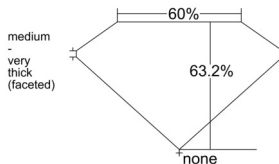

GIA®

FACSIMILE

GIA REPORT 5536921911

Verify this report at GIA.edu

GIA NATURAL DIAMOND DOSSIER®

November 06, 2025
GIA Report Number 5536921911
Shape and Cutting Style ..... Marquise Brilliant
Measurements ..... 6.64 x 3.59 x 2.27 mm

GRADING RESULTS

Carat Weight ..... 0.30 carat
Color Grade ..... D
Clarity Grade VS1

ADDITIONAL GRADING INFORMATION

Polish ..... Excellent
Symmetry ..... Very Good
Fluorescence ..... None
Clarity Characteristics ..... Cloud
Inscription(s): GIA 5536921911

PROPORTIONS

Profile not to actual proportions

GRADING SCALES

GIA COLOR SCALE		GIA CLARITY SCALE			
COLORLESS	D	VERY VERY SLIGHTLY INCLUDED	FLAWLESS		
	E		INTERNALLY FLAWLESS		
	F	VERY SLIGHTLY INCLUDED	VS₁		
	G		VS₂		
	H		VS₁		
	NEAR COLORLESS	I	SLIGHTLY INCLUDED	VS₂	
		J		SI₁	
		FAINT	K	INCLUDED	SI₂
			L		I₁
			M		I₂
VERT LIGHT	N	LIGHT	I₃		
	O				
	P				
	Q				
	R				
	S				
	T