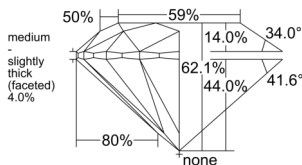

GIA®

FACSIMILE

GIA REPORT 5536928510

Verify this report at GIA.edu

GIA NATURAL DIAMOND DOSSIER®

November 10, 2025
GIA Report Number 5536928510
Shape and Cutting Style ..... Round Brilliant
Measurements ..... 5.83 - 5.86 x 3.63 mm

GRADING RESULTS

Carat Weight ..... 0.76 carat
Color Grade ..... F
Clarity Grade VVS1
Cut Grade ..... Excellent

ADDITIONAL GRADING INFORMATION

Polish ..... Excellent
Symmetry ..... Excellent
Fluorescence ..... None
Clarity Characteristics ..... Pinpoint, Cloud, Feather
Inscription(s): GIA 5536928510

PROPORTIONS

Profile to actual proportions