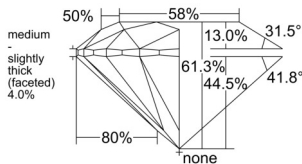

GIA®

FACSIMILE

GIA REPORT 5536937170

Verify this report at GIA.edu

GIA NATURAL DIAMOND DOSSIER®

November 11, 2025
GIA Report Number 5536937170
Shape and Cutting Style ..... Round Brilliant
Measurements ..... 5.33 - 5.36 x 3.27 mm

GRADING RESULTS

Carat Weight ..... 0.56 carat
Color Grade ..... E
Clarity Grade S11
Cut Grade ..... Excellent

ADDITIONAL GRADING INFORMATION

Polish ..... Excellent
Symmetry ..... Excellent
Fluorescence ..... None
Clarity Characteristics ..... Crystal, Feather
Inscription(s): GIA 5536937170

PROPORTIONS

Profile to actual proportions