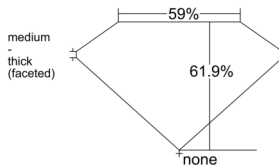

GIA®

FACSIMILE

GIA REPORT 5536945875

Verify this report at GIA.edu

GIA NATURAL DIAMOND DOSSIER®

November 08, 2025
GIA Report Number 5536945875
Shape and Cutting Style ..... Pear Brilliant
Measurements ..... 6.96 x 4.45 x 2.75 mm

GRADING RESULTS

Carat Weight ..... 0.51 carat
Color Grade L
Clarity Grade VVS1

ADDITIONAL GRADING INFORMATION

Polish ..... Excellent
Symmetry ..... Very Good
Fluorescence ..... Faint
Clarity Characteristics ..... Pinpoint
Inscription(s): GIA 5536945875

PROPORTIONS

Profile not to actual proportions

GRADING SCALES

GIA COLOR SCALE		GIA CLARITY SCALE	
COLORLESS	D	VERY VERY SLIGHTLY INCLUDED	FLAWLESS
	E		INTERNALLY FLAWLESS
	F		VVS₁
	G		VVS₂
	H		VS₁
	I		VS₂
	J		SI₁
	K		SI₂
	L		I₁
	M		I₂
NEAR COLORLESS	N	SLIGHTLY INCLUDED	I₃
	O		
	P		
	Q		
FAINT	R		
	S		
	T		
	U		
VERT LIGHT	V		
	W		
	X		
	Y		
LIGHT	Z