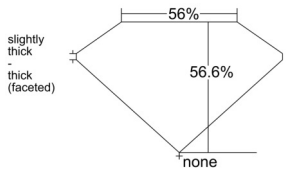

GIA®

FACSIMILE

GIA REPORT 5536978647

Verify this report at GIA.edu

GIA NATURAL DIAMOND DOSSIER®

November 13, 2025
GIA Report Number 5536978647
Shape and Cutting Style ..... Marquise Brilliant
Measurements ..... 8.65 x 4.14 x 2.35 mm

GRADING RESULTS

Carat Weight ..... 0.50 carat
Color Grade ..... E
Clarity Grade ..... Internally Flawless

ADDITIONAL GRADING INFORMATION

Polish ..... Very Good
Symmetry ..... Very Good
Fluorescence ..... Medium Blue
Clarity Characteristics ..... Minor Details of Polish
Inspection(s): GIA 5536978647

PROPORTIONS

Profile not to actual proportions

GRADING SCALES

GIA COLOR SCALE		GIA CLARITY SCALE			
COLORLESS	D	VERY VERY SLIGHTLY INCLUDED	FLAWLESS		
	E		INTERNALLY FLAWLESS		
	F	VERY SLIGHTLY INCLUDED	VVS₁		
	G		VVS₂		
	H		VS₁		
	NEAR COLORLESS	I	SLIGHTLY INCLUDED	VS₂	
		J		SI₁	
		FAINT	K	INCLUDED	SI₂
			L		I₁
			M		I₂
VERT LIGHT	N	LIGHT	I₃		
	O				
	P				
	Q				
	R