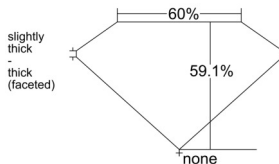

GIA®

FACSIMILE

GIA REPORT 5536990309

Verify this report at GIA.edu

GIA NATURAL DIAMOND DOSSIER®

November 12, 2025
GIA Report Number 5536990309
Shape and Cutting Style ..... Heart Brilliant
Measurements ..... 5.74 x 6.74 x 3.98 mm

GRADING RESULTS

Carat Weight ..... 0.90 carat
Color Grade ..... F
Clarity Grade VS1

ADDITIONAL GRADING INFORMATION

Polish ..... Excellent
Symmetry ..... Very Good
Fluorescence ..... Faint
Clarity Characteristics ..... Cloud, Feather
Inscription(s): GIA 5536990309

PROPORTIONS

Profile not to actual proportions

GRADING SCALES

GIA COLOR SCALE		GIA CLARITY SCALE	
COLORLESS	D	VERY VERY SLIGHTLY INCLUDED	FLAWLESS
	E		INTERNALLY FLAWLESS
	F		VVS₁
	G		VVS₂
	H		VS₁
	I		VS₂
	J		SI₁
	K		SI₂
	L		I₁
	M		I₂
NEAR COLORLESS	N	SLIGHTLY INCLUDED	I₃
	O		
	P		
	Q		
FAINT	R		
	S		
	T		
	U		
VERT LIGHT	V		
	W		
	X		
	Y		
LIGHT	Z