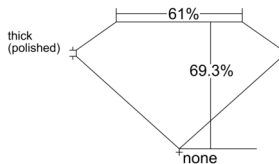

GIA®

FACSIMILE

GIA REPORT 5536997208

Verify this report at GIA.edu

GIA NATURAL DIAMOND DOSSIER®

November 13, 2025
GIA Report Number 5536997208
Shape and Cutting Style ..... Emerald Cut
Measurements ..... 6.11 x 4.59 x 3.18 mm

GRADING RESULTS

Carat Weight ..... 0.90 carat
Color Grade ..... F
Clarity Grade VS1

ADDITIONAL GRADING INFORMATION

Polish ..... Excellent
Symmetry ..... Excellent
Fluorescence ..... None
Clarity Characteristics ..... Crystal
Inscription(s): GIA 5536997208

PROPORTIONS

Profile not to actual proportions

GRADING SCALES

GIA COLOR SCALE		GIA CLARITY SCALE			
COLORLESS	D	VERY VERY SLIGHTLY INCLUDED	FLAWLESS		
	E		INTERNALLY FLAWLESS		
	F		VS₁		
	NEAR COLORLESS	G	VERY SLIGHTLY INCLUDED	VS₂	
		H		VS₁	
		FANT	I	SLIGHTLY INCLUDED	VS₂
			J		SI₁
	K		SI₂		
	LIGHT		L	INCLUDED	I₁
		M	I₂		
N		I₃			
O					
P					
Q					
R					
S					
T					
U					
V					
W					
X					
Y					
Z