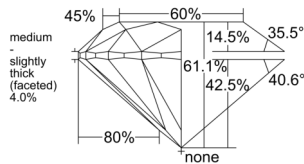

GIA®

FACSIMILE

GIA REPORT

5543016953

Verify this report at GIA.edu

GIA NATURAL DIAMOND DOSSIER®

November 18, 2025
GIA Report Number 5543016953
Shape and Cutting Style ..... Round Brilliant
Measurements ..... 4.35 - 4.39 x 2.67 mm

GRADING RESULTS

Carat Weight ..... 0.31 carat
Color Grade ..... F
Clarity Grade VS2
Cut Grade ..... Excellent

ADDITIONAL GRADING INFORMATION

Polish ..... Excellent
Symmetry ..... Excellent
Fluorescence ..... None
Clarity Characteristics ..... Crystal, Cloud, Feather
Inscription(s): GIA 5543016953

PROPORTIONS

Profile to actual proportions

GRADING SCALES

GIA COLOR SCALE

COLORLESS	D
	E
	F
	G
	H
	I
	J
NEAR COLORLESS	K
	L
FAIN	M
	N
	O
	P
	Q
VERY LIGHT	R
	S
	T
	U
	V
	W
	X
	Y
LIGHT	Z

GIA CLARITY SCALE

FLAWLESS	FLAWLESS	
		EXCELLENT
INTERNALLY FLAWLESS	VVS₁	
		VERY GOOD
VVS₂	VS₁	
		GOOD
VS₂	SI₁	
		SI₂
FAIR		
	POOR	
I₁		
I₂		
I₃		

GIA CUT SCALE

EXCELLENT
VERY GOOD
GOOD
FAIR
POOR