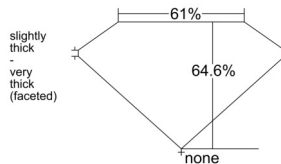

GIA®

FACSIMILE

GIA REPORT 5543028431

Verify this report at GIA.edu

GIA NATURAL DIAMOND DOSSIER®

November 17, 2025
GIA Report Number 5543028431
Shape and Cutting Style ..... Pear Brilliant
Measurements ..... 7.54 x 4.79 x 3.10 mm

GRADING RESULTS

Carat Weight ..... 0.70 carat
Color Grade ..... D
Clarity Grade VS2

ADDITIONAL GRADING INFORMATION

Polish ..... Excellent
Symmetry ..... Very Good
Fluorescence ..... Medium Blue
Clarity Characteristics ..... Feather
Inscription(s): GIA 5543028431

PROPORTIONS

Profile not to actual proportions

GRADING SCALES

GIA COLOR SCALE		GIA CLARITY SCALE			
COLORLESS	D	VERY VERY SLIGHTLY INCLUDED	FLAWLESS		
	E		INTERNALLY FLAWLESS		
	F		VVS₁		
	G		VVS₂		
	NEAR COLORLESS	H	VERY SLIGHTLY INCLUDED	VS₁	
		I		VS₂	
		FAINT	J	SLIGHTLY INCLUDED	I₁
			K		I₂
	L		I₃		
	M				
N					
O					
VERT LIGHT	P	INCLUDED			
	Q				
	R				
	S				
	T				
	U				
	V				
	W				
LIGHT	X				
	Y				
	Z