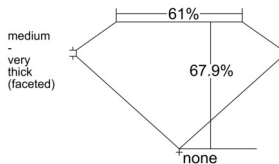

GIA®

FACSIMILE

GIA REPORT 5543040241

Verify this report at GIA.edu

GIA NATURAL DIAMOND DOSSIER®

November 19, 2025
GIA Report Number 5543040241
Shape and Cutting Style ..... Cushion Modified Brilliant
Measurements ..... 5.73 x 5.19 x 3.52 mm

GRADING RESULTS

Carat Weight ..... 0.91 carat
Color Grade ..... H
Clarity Grade VS2

ADDITIONAL GRADING INFORMATION

Polish ..... Excellent
Symmetry ..... Very Good
Fluorescence ..... Faint
Clarity Characteristics ..... Crystal, Cloud
Inscription(s): GIA 5543040241

PROPORTIONS

Profile not to actual proportions

GRADING SCALES

GIA COLOR SCALE		GIA CLARITY SCALE			
COLORLESS	D	VERY VERY SLIGHTLY INCLUDED	FLAWLESS		
	E		INTERNALLY FLAWLESS		
	F		VVS₁		
	G		VVS₂		
	NEAR COLORLESS	H	VERY SLIGHTLY INCLUDED	VS₁	
		I		VS₂	
		FAINT	J	SLIGHTLY INCLUDED	SI₁
			K		SI₂
	L		I₁		
	M		INCLUDED	I₂	
N	I₃				
O					
LIGHT	P				
	Q				
	R				
	S				
	T				
	U				
	V				
	W				
X					
Y					
Z