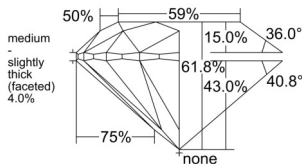

GIA®

FACSIMILE

GIA REPORT 5543067443

Verify this report at GIA.edu

GIA NATURAL DIAMOND DOSSIER®

November 21, 2025
GIA Report Number 5543067443
Shape and Cutting Style ..... Round Brilliant
Measurements ..... 5.24 - 5.28 x 3.25 mm

GRADING RESULTS

Carat Weight ..... 0.56 carat
Color Grade ..... H
Clarity Grade VS2
Cut Grade ..... Excellent

ADDITIONAL GRADING INFORMATION

Polish ..... Excellent
Symmetry ..... Excellent
Fluorescence ..... None
Clarity Characteristics ..... Feather, Cloud
Inscription(s): GIA 5543067443

PROPORTIONS

Profile to actual proportions

GRADING SCALES

GIA COLOR SCALE

COLORED	D
	E
	F
	G
	H
	I
	J
NEAR COLORLESS	K
	L
Faint	M
	N
	O
	P
	Q
	R
	S
	T
	U
	V
	W
	X
	Y
Light	Z

GIA CLARITY SCALE

FLAWLESS	VERY VERY SLIGHTLY INCLUDED	VS₁	VS₂	SI₁	SI₂	I₁	I₂	I₃	
									FLAWLESS
INTERNALLY FLAWLESS	VERY SLIGHTLY INCLUDED								

GIA CUT SCALE

EXCELLENT
VERY GOOD
GOOD
FAIR
POOR