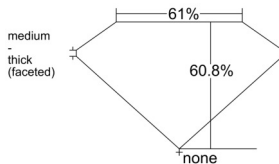

GIA®

FACSIMILE

GIA REPORT 5543084422

Verify this report at GIA.edu

GIA NATURAL DIAMOND DOSSIER®

November 25, 2025
GIA Report Number 5543084422
Shape and Cutting Style ..... Pear Brilliant
Measurements ..... 8.55 x 4.92 x 2.99 mm

GRADING RESULTS

Carat Weight ..... 0.73 carat
Color Grade ..... G
Clarity Grade SI1

ADDITIONAL GRADING INFORMATION

Polish ..... Excellent
Symmetry ..... Very Good
Fluorescence ..... Faint
Clarity Characteristics ..... Crystal, Cloud
Inscription(s): GIA 5543084422

PROPORTIONS

Profile not to actual proportions

GRADING SCALES

GIA COLOR SCALE		GIA CLARITY SCALE				
COLORLESS	D	VERY VERY SLIGHTLY INCLUDED	FLAWLESS			
	E		INTERNALLY FLAWLESS			
	F		VVS₁			
	G		VVS₂			
	NEAR COLORLESS		H	VERY SLIGHTLY INCLUDED	VS₁	
			I		VS₂	
	FAINT		J	SLIGHTLY INCLUDED	SI₁	
			K		SI₂	
			L		INCLUDED	I₁
			M			I₂
N		I₃				
VERT LIGHT		O				
		P				
		Q				
	R					
	S					
	T					
LIGHT	U					
	V					
	W					
	X					
Y						
Z