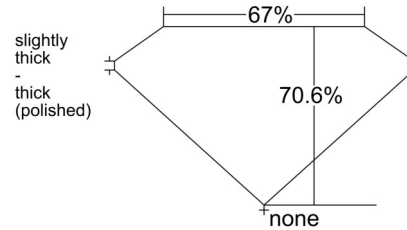

GIA NATURAL DIAMOND GRADING REPORT

November 27, 2025
 GIA Report Number 5543087956
 Shape and Cutting Style Emerald Cut
 Measurements 6.75 x 4.53 x 3.20 mm

GRADING RESULTS

Carat Weight 1.01 carat
 Color Grade H
 Clarity Grade VS1

Profile not to actual proportions

CLARITY CHARACTERISTICS

KEY TO SYMBOLS*

- ☉ Cloud
- ▲ Natural

* Red symbols denote internal characteristics (inclusions). Green or black symbols denote external characteristics (blemishes). Diagram is an approximate representation of the diamond, and symbols shown indicate type, position, and approximate size of clarity characteristics. All clarity characteristics may not be shown. Details of finish are not shown.