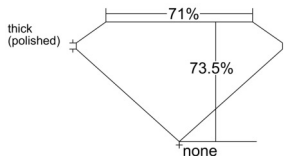

GIA®

FACSIMILE

GIA REPORT 5543092058

Verify this report at GIA.edu

GIA NATURAL DIAMOND DOSSIER®

November 26, 2025
GIA Report Number 5543092058
Shape and Cutting Style ..... Square Modified Brilliant
Measurements ..... 4.86 x 4.85 x 3.56 mm

GRADING RESULTS

Carat Weight ..... 0.70 carat
Color Grade ..... K
Clarity Grade VVS2

ADDITIONAL GRADING INFORMATION

Polish ..... Excellent
Symmetry ..... Excellent
Fluorescence ..... None
Clarity Characteristics ..... Cloud, Pinpoint
Inscription(s): GIA 5543092058

PROPORTIONS

Profile not to actual proportions

GRADING SCALES

GIA COLOR SCALE		GIA CLARITY SCALE			
COLORLESS	D	VERY VERY SLIGHTLY INCLUDED	FLAWLESS		
	E		INTERNALLY FLAWLESS		
	F	VERY SLIGHTLY INCLUDED	VVS₁		
	G		VVS₂		
	H		VS₁		
	NEAR COLORLESS	I	SLIGHTLY INCLUDED	VS₂	
		J		SI₁	
		FAINT	K	INCLUDED	SI₂
			L		I₁
			M		I₂
VERT LIGHT	N	LIGHT	I₃		
	O				
	P				
	Q				
	R