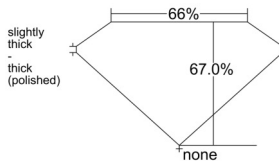

GIA®

FACSIMILE

GIA REPORT 5543124436

Verify this report at GIA.edu

GIA NATURAL DIAMOND DOSSIER®

November 28, 2025
GIA Report Number 5543124436
Shape and Cutting Style ..... Emerald Cut
Measurements ..... 4.50 x 3.30 x 2.21 mm

GRADING RESULTS

Carat Weight ..... 0.32 carat
Color Grade I
Clarity Grade VS1

ADDITIONAL GRADING INFORMATION

Polish ..... Excellent
Symmetry ..... Very Good
Fluorescence ..... None
Clarity Characteristics ..... Crystal, Cloud
Inscription(s): GIA 5543124436

PROPORTIONS

Profile not to actual proportions

GRADING SCALES

GIA COLOR SCALE		GIA CLARITY SCALE			
COLORLESS	D	VERY VERY SLIGHTLY INCLUDED	FLAWLESS		
	E		INTERNALLY FLAWLESS		
	F		VVS₁		
	G		VVS₂		
	NEAR COLORLESS	H	VERY SLIGHTLY INCLUDED	VS₁	
		I		VS₂	
		FAINT	J	SLIGHTLY INCLUDED	SI₁
			K		SI₂
	L		I₁		
	VERT LIGHT		M	INCLUDED	I₂
N			I₃		
O					
P					
LIGHT	Q				
	R				
	S				
	T				
	U				
	V				
	W				
	X				
	Y				
	Z