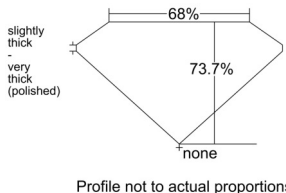

GIA®

FACSIMILE

GIA REPORT 5543131592

Verify this report at GIA.edu

GIA NATURAL DIAMOND DOSSIER®

December 03, 2025
GIA Report Number 5543131592
Shape and Cutting Style ..... **Square Modified Brilliant**
Measurements ..... 4.02 x 3.96 x 2.92 mm

GRADING RESULTS

Carat Weight ..... 0.39 carat
Color Grade I
Clarity Grade VS1

ADDITIONAL GRADING INFORMATION

Polish ..... Very Good
Symmetry ..... Very Good
Fluorescence ..... None
Clarity Characteristics ..... Crystal, Cloud, Pinpoint
Inscription(s): GIA 5543131592

PROPORTIONS

GRADING SCALES

GIA COLOR SCALE		GIA CLARITY SCALE			
COLORLESS	D	VERY VERY SLIGHTLY INCLUDED	FLAWLESS		
	E		INTERNALLY FLAWLESS		
	F	VERY SLIGHTLY INCLUDED	VS₁		
	G		VS₂		
	H		VS₁		
	NEAR COLORLESS	I	SLIGHTLY INCLUDED	SI₁	
		J		SI₂	
		FAINT	K	INCLUDED	I₁
			L		I₂
			M		I₃
VERT LIGHT	N		LIGHT		
	O				
	P				
	Q				
	R